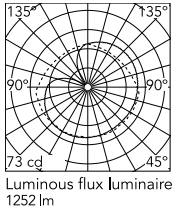

Schematic light drawing

Photometric

Lighting type	Total
Light distribution	Asymmetric

Electrical

Insulation class	I
Frequency (Hz)	50/60
Main voltage (Vac)	220-250
LED voltage Vf (Vdc)	null
Dimmable	Yes
Dimming interface	Remote Dimmable (Dimmer Not Included)
Batteries inside	No