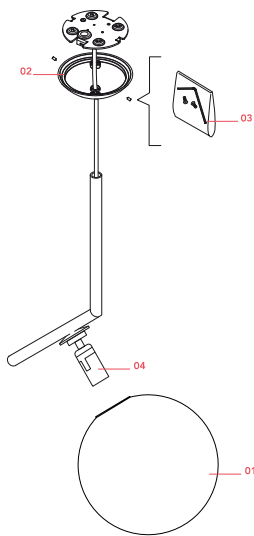

FLOS

F3176059 Brass

IC Lights S2

Designed by Michael Anastassiades, 2014

Halogen - 205W

Suspension lamp providing diffused light. Frame in brass, brushed and transparent varnished or chrome steel. Blown glass opal diffuser.

Physical

Colour	Brass
Length (mm)	300
Cord length (mm)	2700
Net weight (kg)	2.95
Package height (mm)	0
Package width (mm)	0
Package length (mm)	0
Package volume (m3)	0.1
IP internal	20

Download

[Mounting instructions](#) PDF

RF32288

LED Lamp E27 15W 2700K T38

NOT INCLUDED

RF32289

LED Lamp E27 15W 3000K T38

Spare Parts

- | | | |
|-----|--|-----------|
| 01. | IC Lights 2 diffuser for brass version | F3137059 |
| 02. | S1/S2 brass ceiling rose assembly | RF3170359 |
| 03. | Kit with screws and allen key | RF3160100 |
| 04. | E27 lamp holder assembly | RF3160200 |