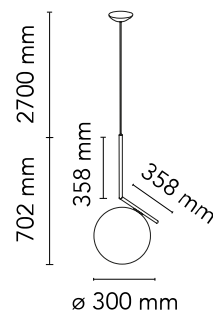

FLOS

F3176059 Brass

IC Lights S2

Designed by Michael Anastassiades, 2014

Halogen - 205W

Suspension lamp providing diffused light. Frame in brass, brushed and transparent varnished or chrome steel. Blown glass opal diffuser.

Are you a professional and your project needs consulting and support?

[BOOK AN APPOINTMENT](#)

Main specifications

Mounting	Suspension
Environments	Indoor dry location
Light Source Type	Bulb
Lamp category	Halogen
Lamp holders	E27
Iicos	HSGS
Number of heads	1
Power (W)	205

Physical

Colour	Brass
Length (mm)	300
Cord length (mm)	2700
Net weight (kg)	2.95
Package height (mm)	0
Package width (mm)	0
Package length (mm)	0
Package volume (m3)	0.1
IP internal	20

Download

[Mounting instructions](#) PDF