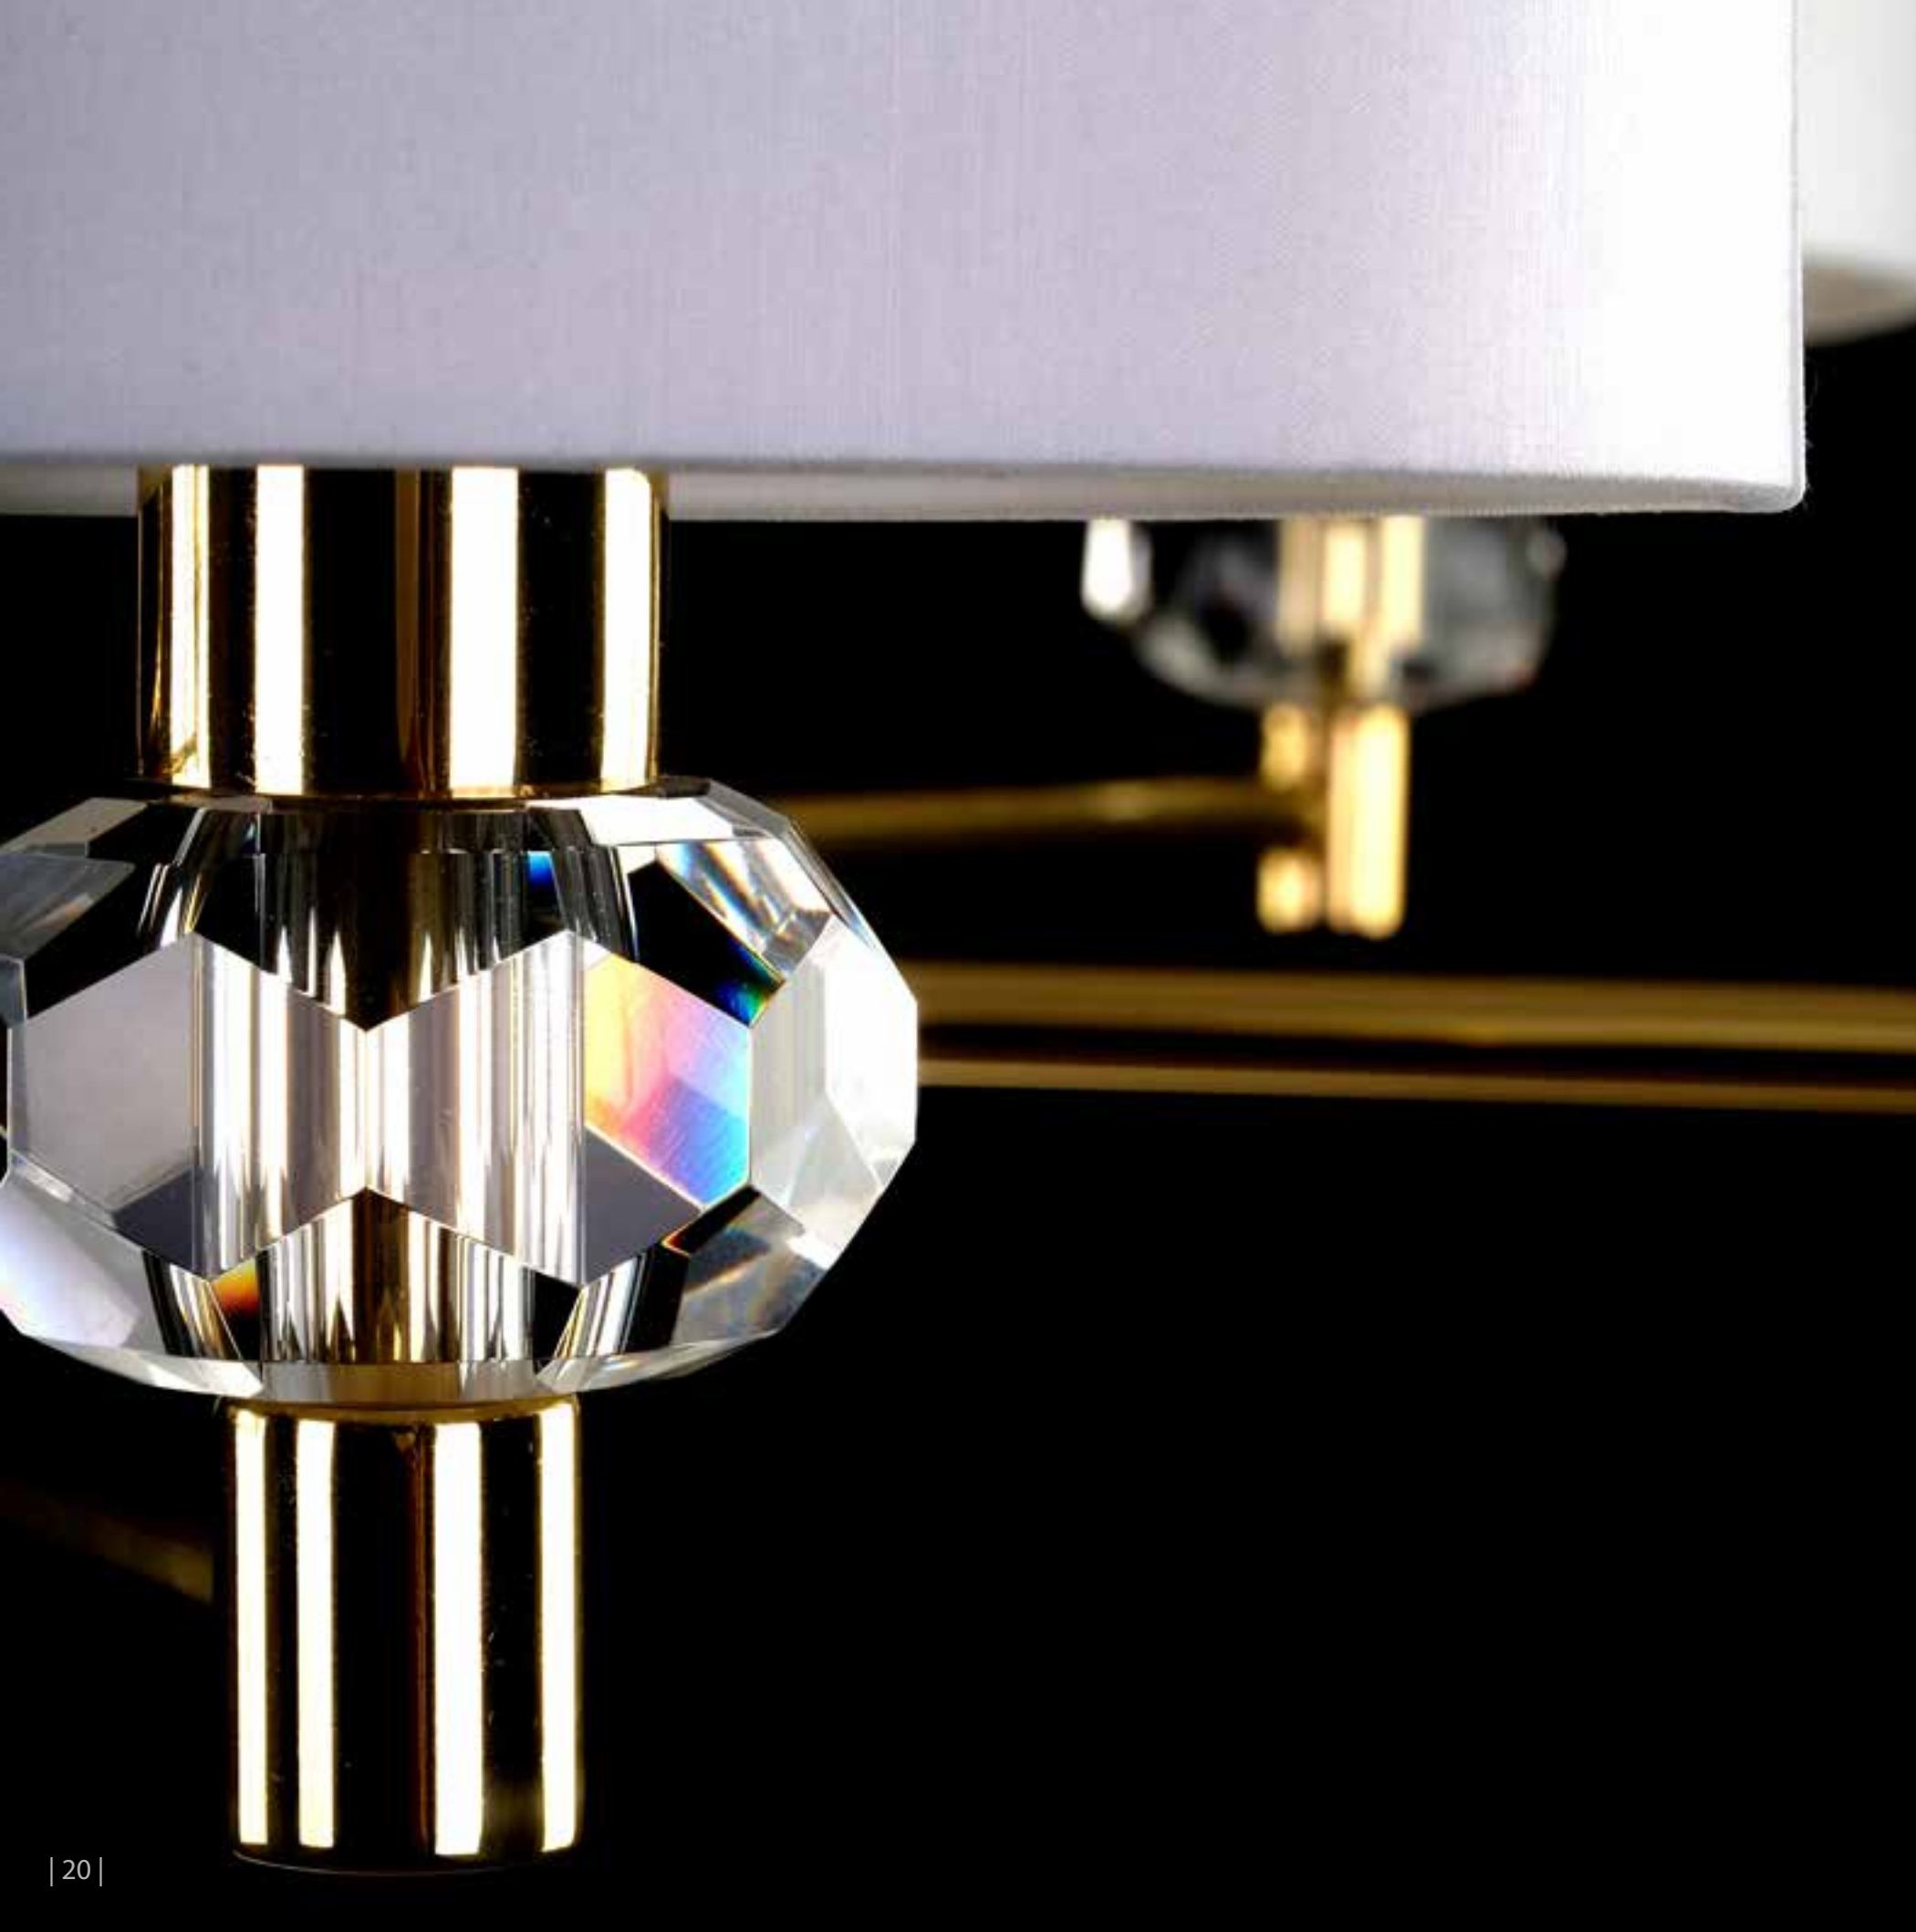

DIAMOND 01-WL-PB-LS1 W | W 160 x D 240 x H 230 mm | 1 x E14

DIAMOND 01-TL-PB-LS1 W | Ø 160 x H 300 mm | 1 x E14

Chandelier	Dimension (mm)	Sources	Weight (kg)	Carton (mm)	TEXTILE SHADE OPTIONS	
	DIAMOND 01-CH	Ø 700 x H 500	5 x E14	5	520 x 520 x 260	LS2 WHITE LS2 BEIGE LS2 APRICOT
	DIAMOND 02-CH	Ø 900 x H 550	6 x E14	6,5	520 x 520 x 260	LS2 LIGHT BLUE LS2 DARK BLUE LS2 BLACK
	DIAMOND 01-WL	W 160 x D 240 x H 230	1 x E14	1,5	350 x 260 x 172	LS1 WHITE LS1 BEIGE LS1 APRICOT
	DIAMOND 01-TL	Ø 160 x H 300	1 x E14	1,8	465 x 310 x 210	LS1 LIGHT BLUE LS1 DARK BLUE LS1 BLACK
						CHINTZ 024 CHINTZ 041 CHINTZ 056
						ORGANZA 91 ORGANZA 92 ORGANZA 84
						ORGANZA NERO

SURFACE FINISH OPTIONS