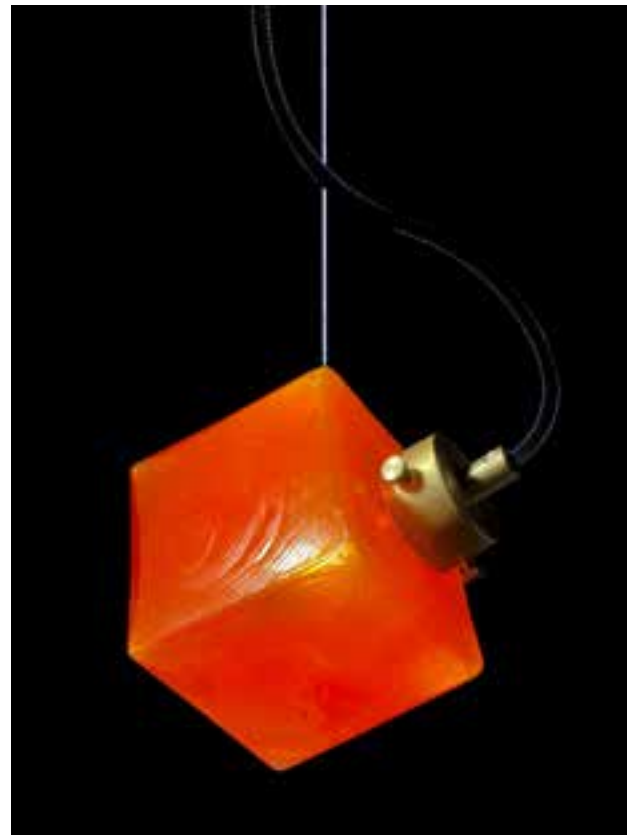

DANCING CUBE-MILKY PINK-MB-R
W 100 x D 100 x H 170 (TH 2000) mm | 1 x G9 LED