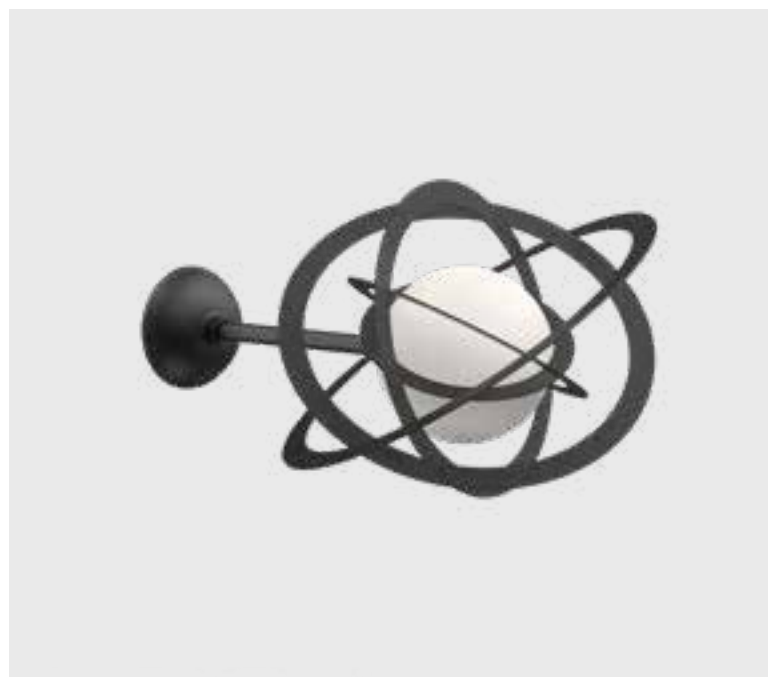

ANELLO 01-WL-KB-SB | W 260 x D 330 x H 260 mm | 1 x G9 LED