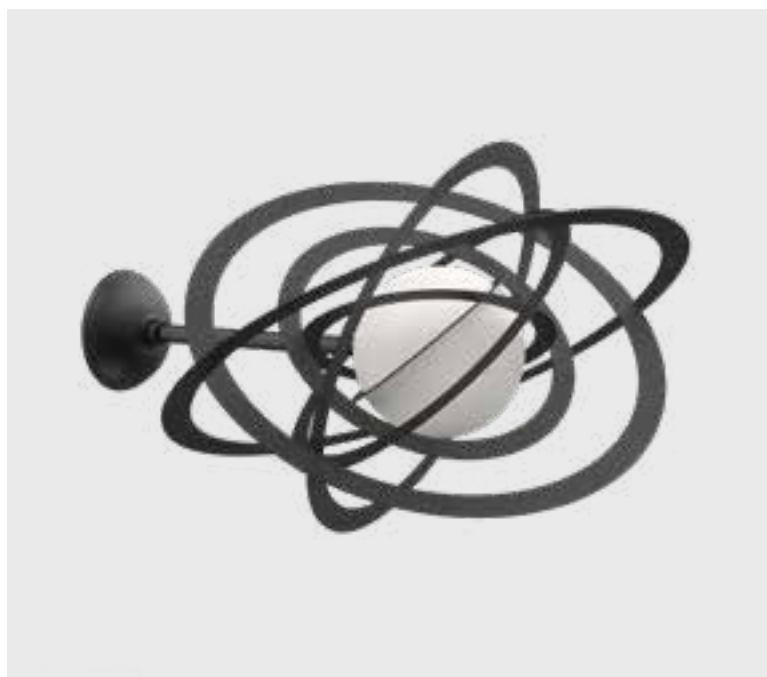

ANELLO 02-WL-KB-SB | W 330 x D 380 x H 330 mm | 1 x G9 LED