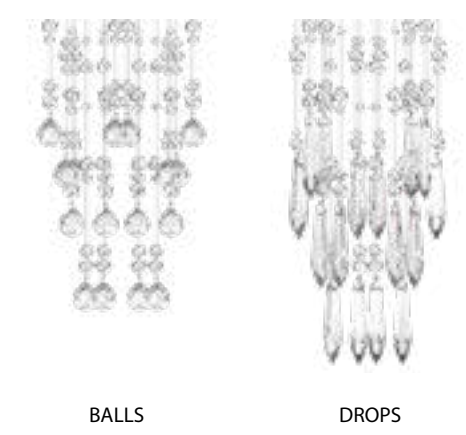

PALLO 02-CH-NI-CC-PBS-CE DROPS | ø 200 x H 280 (TH 1000) mm | 1 x E14

PALLO 03-CH-NI-CC-PBS-CE DROPS | ø 180 x H 260 (TH 1000) mm | 1 x G9 LED

	Chandelier	Dimension (mm)	Sources	Weight (kg)	Carton (mm)
	PALLO 04-CH	Ø 300 x H 400 (TH 1000)	1 x E27	8	620 x 620 x 300 1000 x 70 x 70
	PALLO 02-CH	ø 200 x H 280 (TH 1000)	1 x E14	4	465 x 310 x 210 1000 x 70 x 70
	PALLO 03-CH	ø 180 x H 260 (TH 1000)	1 x G9 LED	3.5	465 x 310 x 210 1000 x 70 x 70
	PALLO 01-WL	W 180 x D 240 x H 260	1 x G9 LED	3.5	465 x 310 x 210

SURFACE FINISH OPTIONS

GLASS PLATING OPTIONS

TRIMMING OPTIONS

Swing

A simple lighting fixture with an ornamental pattern is inspired by minimised, two-dimensional shapes. It is based on the original sketch of the representation of the hanging object or the bulb itself and its perception in space.