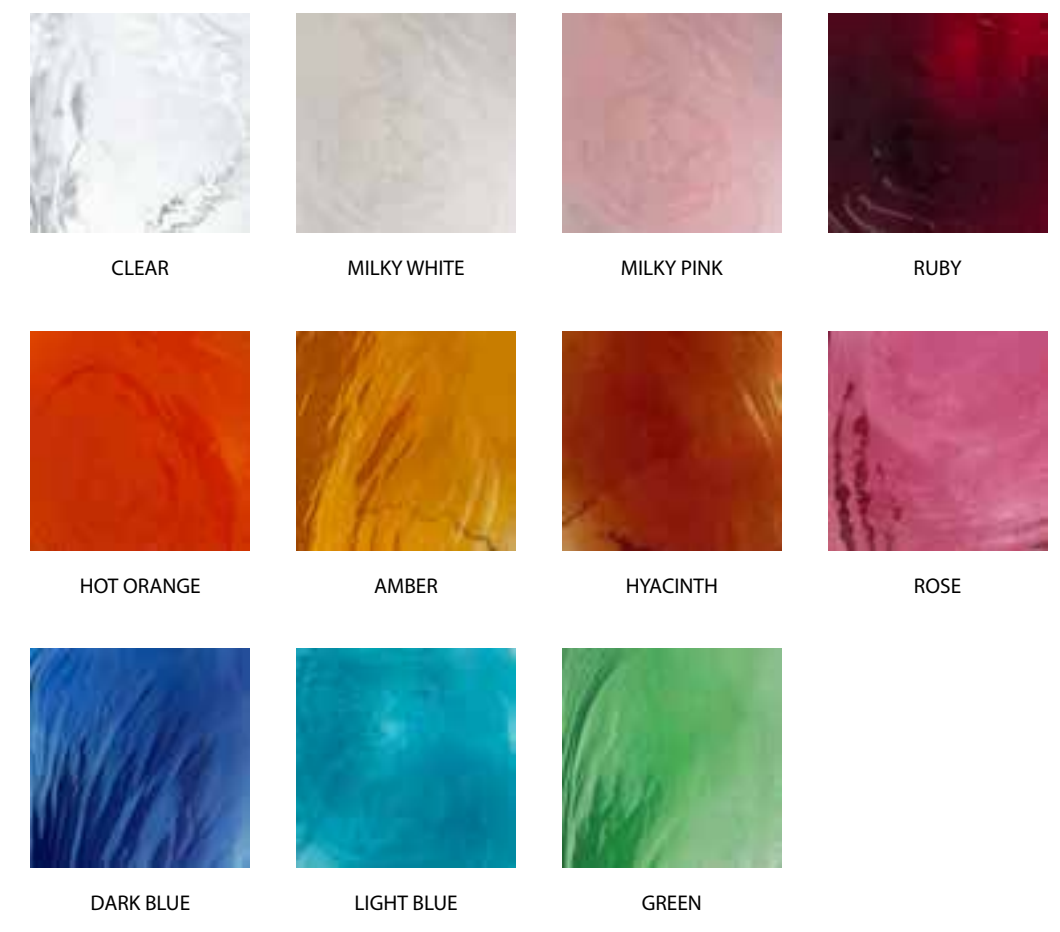

COLOUR OPTIONS

SURFACE FINISH OPTIONS

Polished nickel Matt brass

Droplet

A simple but elegant lighting fixture inspired by a drop of water glistening in the sunlight. When lit, the individual bubbles in the glass light up and create a beautiful lighting spectacle, thanks to which the lighting fixture becomes an extraordinary addition to a contemporary and classic interior.