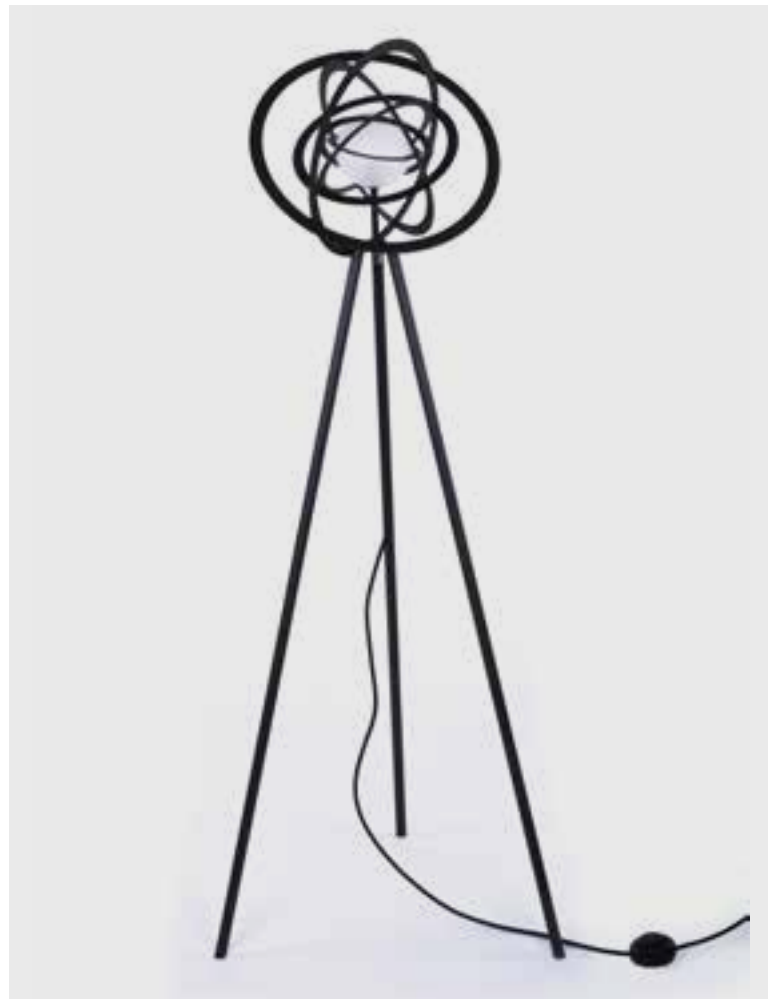

ANELLO 01-FL-KB-SB | Ø 600 x H 1200 mm | 1 x G9 LED