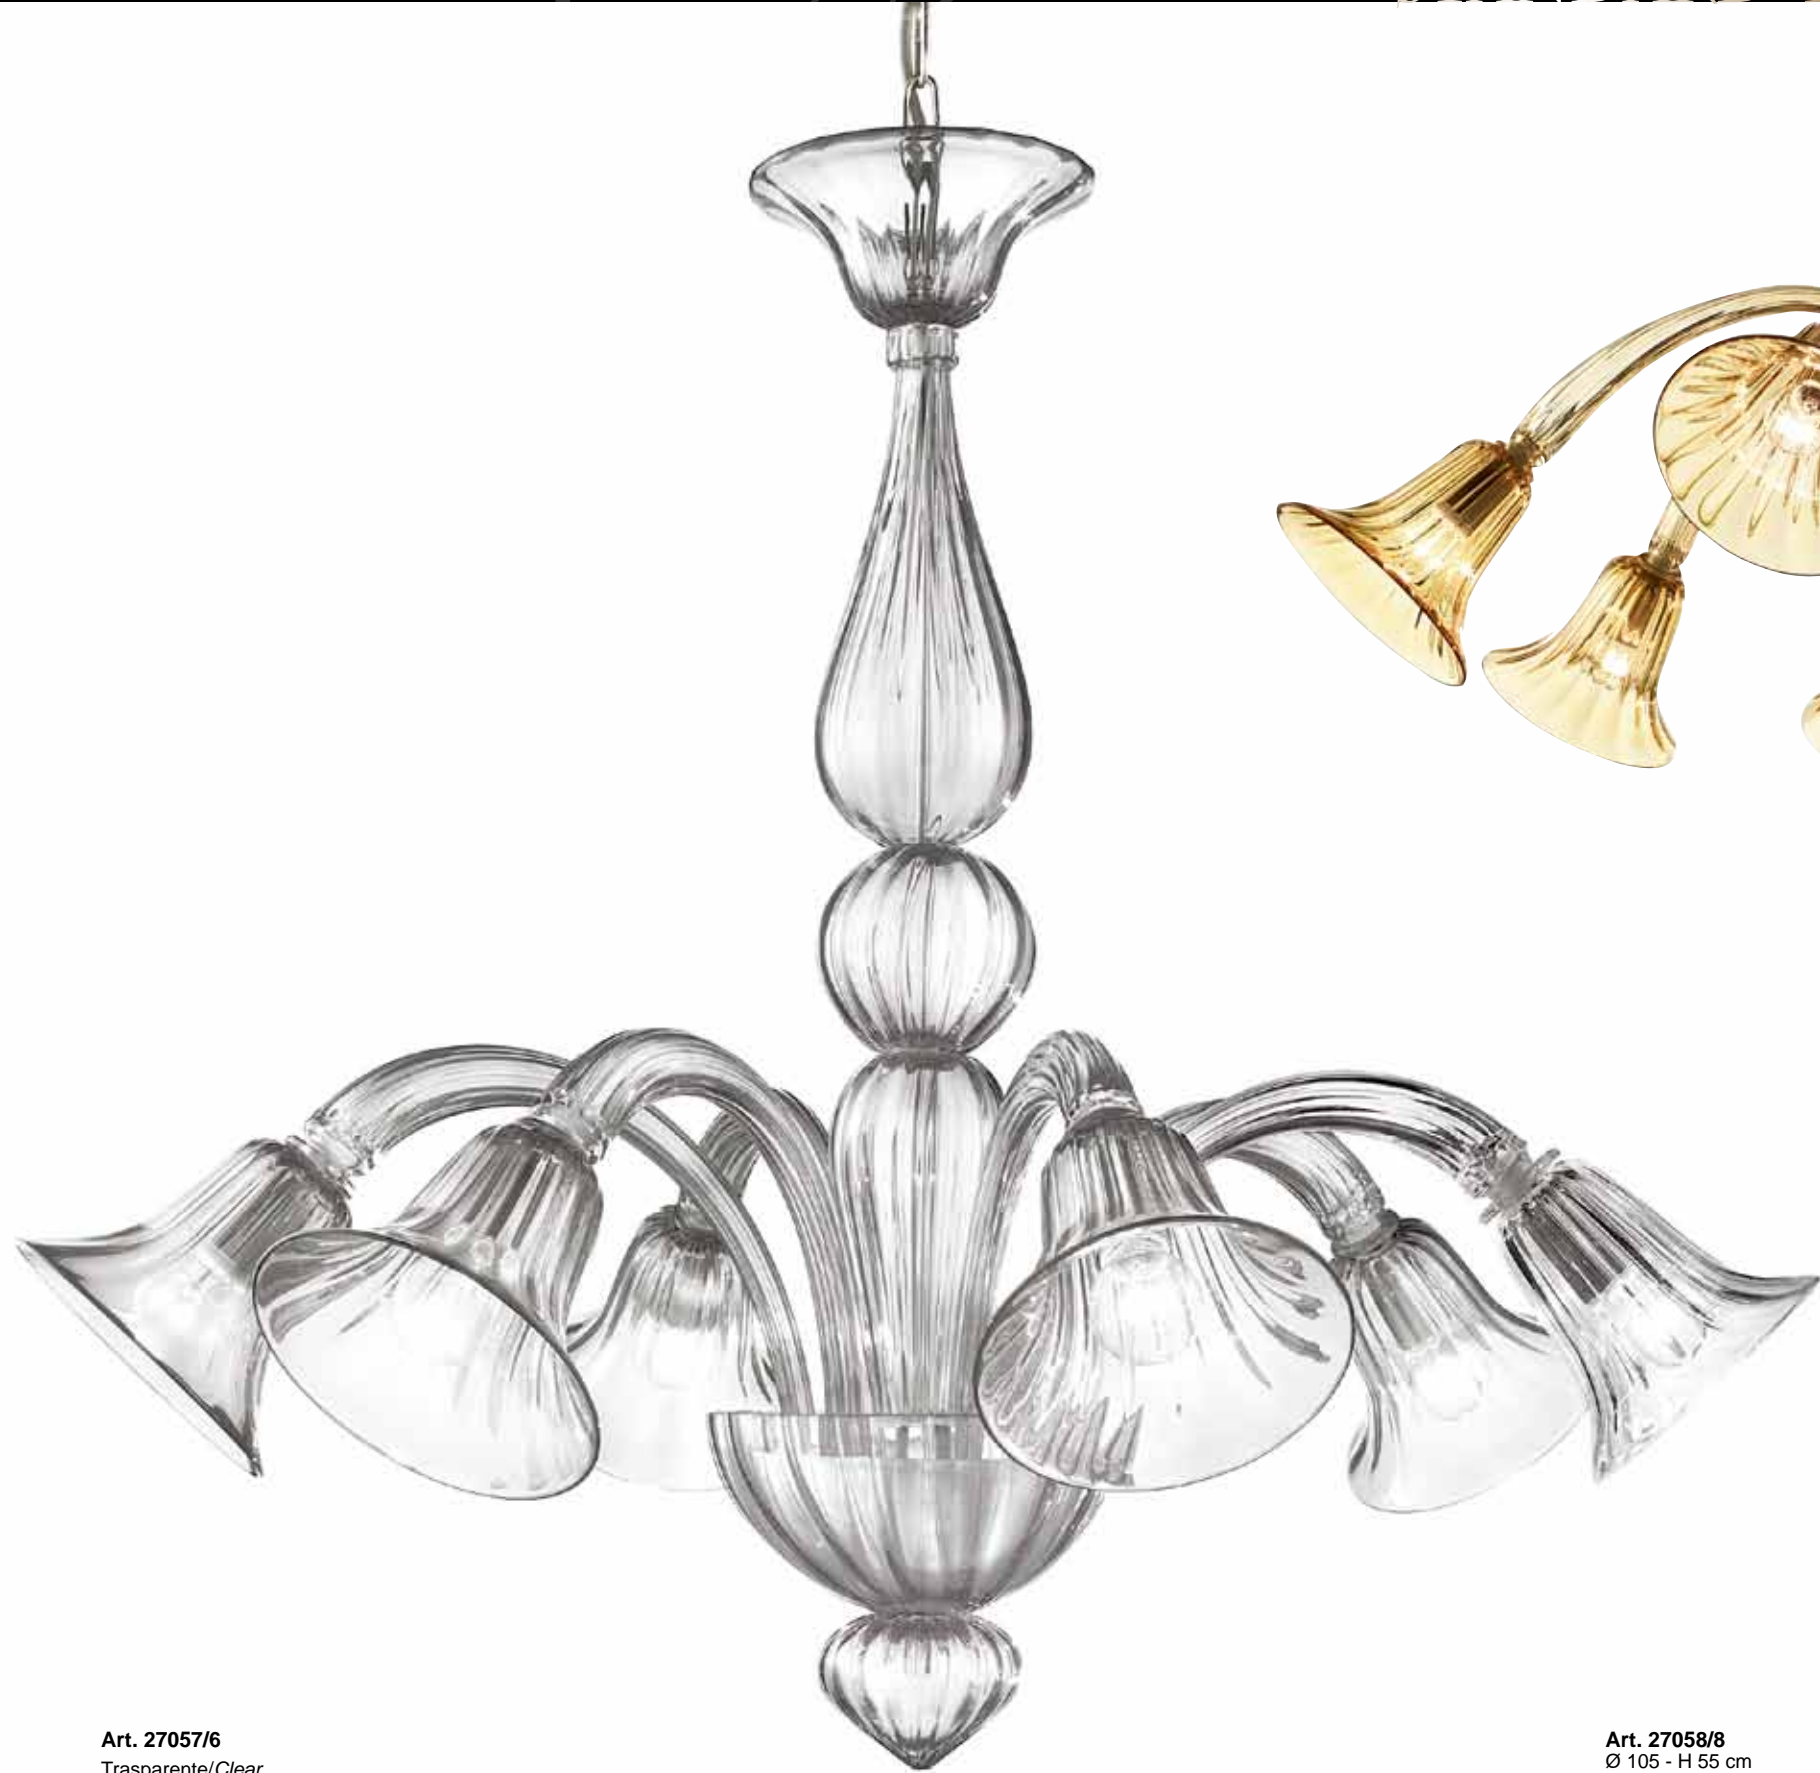

# european

CONTEMPORARY-DESIGNED VENETIAN CHANDELIERS  
STANDARD TYPES

Art. 27057/6  
Trasparente/Clear  
Ø 82 - H 71 cm

Art. 27058/8  
Ø 105 - H 55 cm  
Ambra/Amber

Art. 27056/6  
Rosso/Red  
Ø 70 - H 51 cm