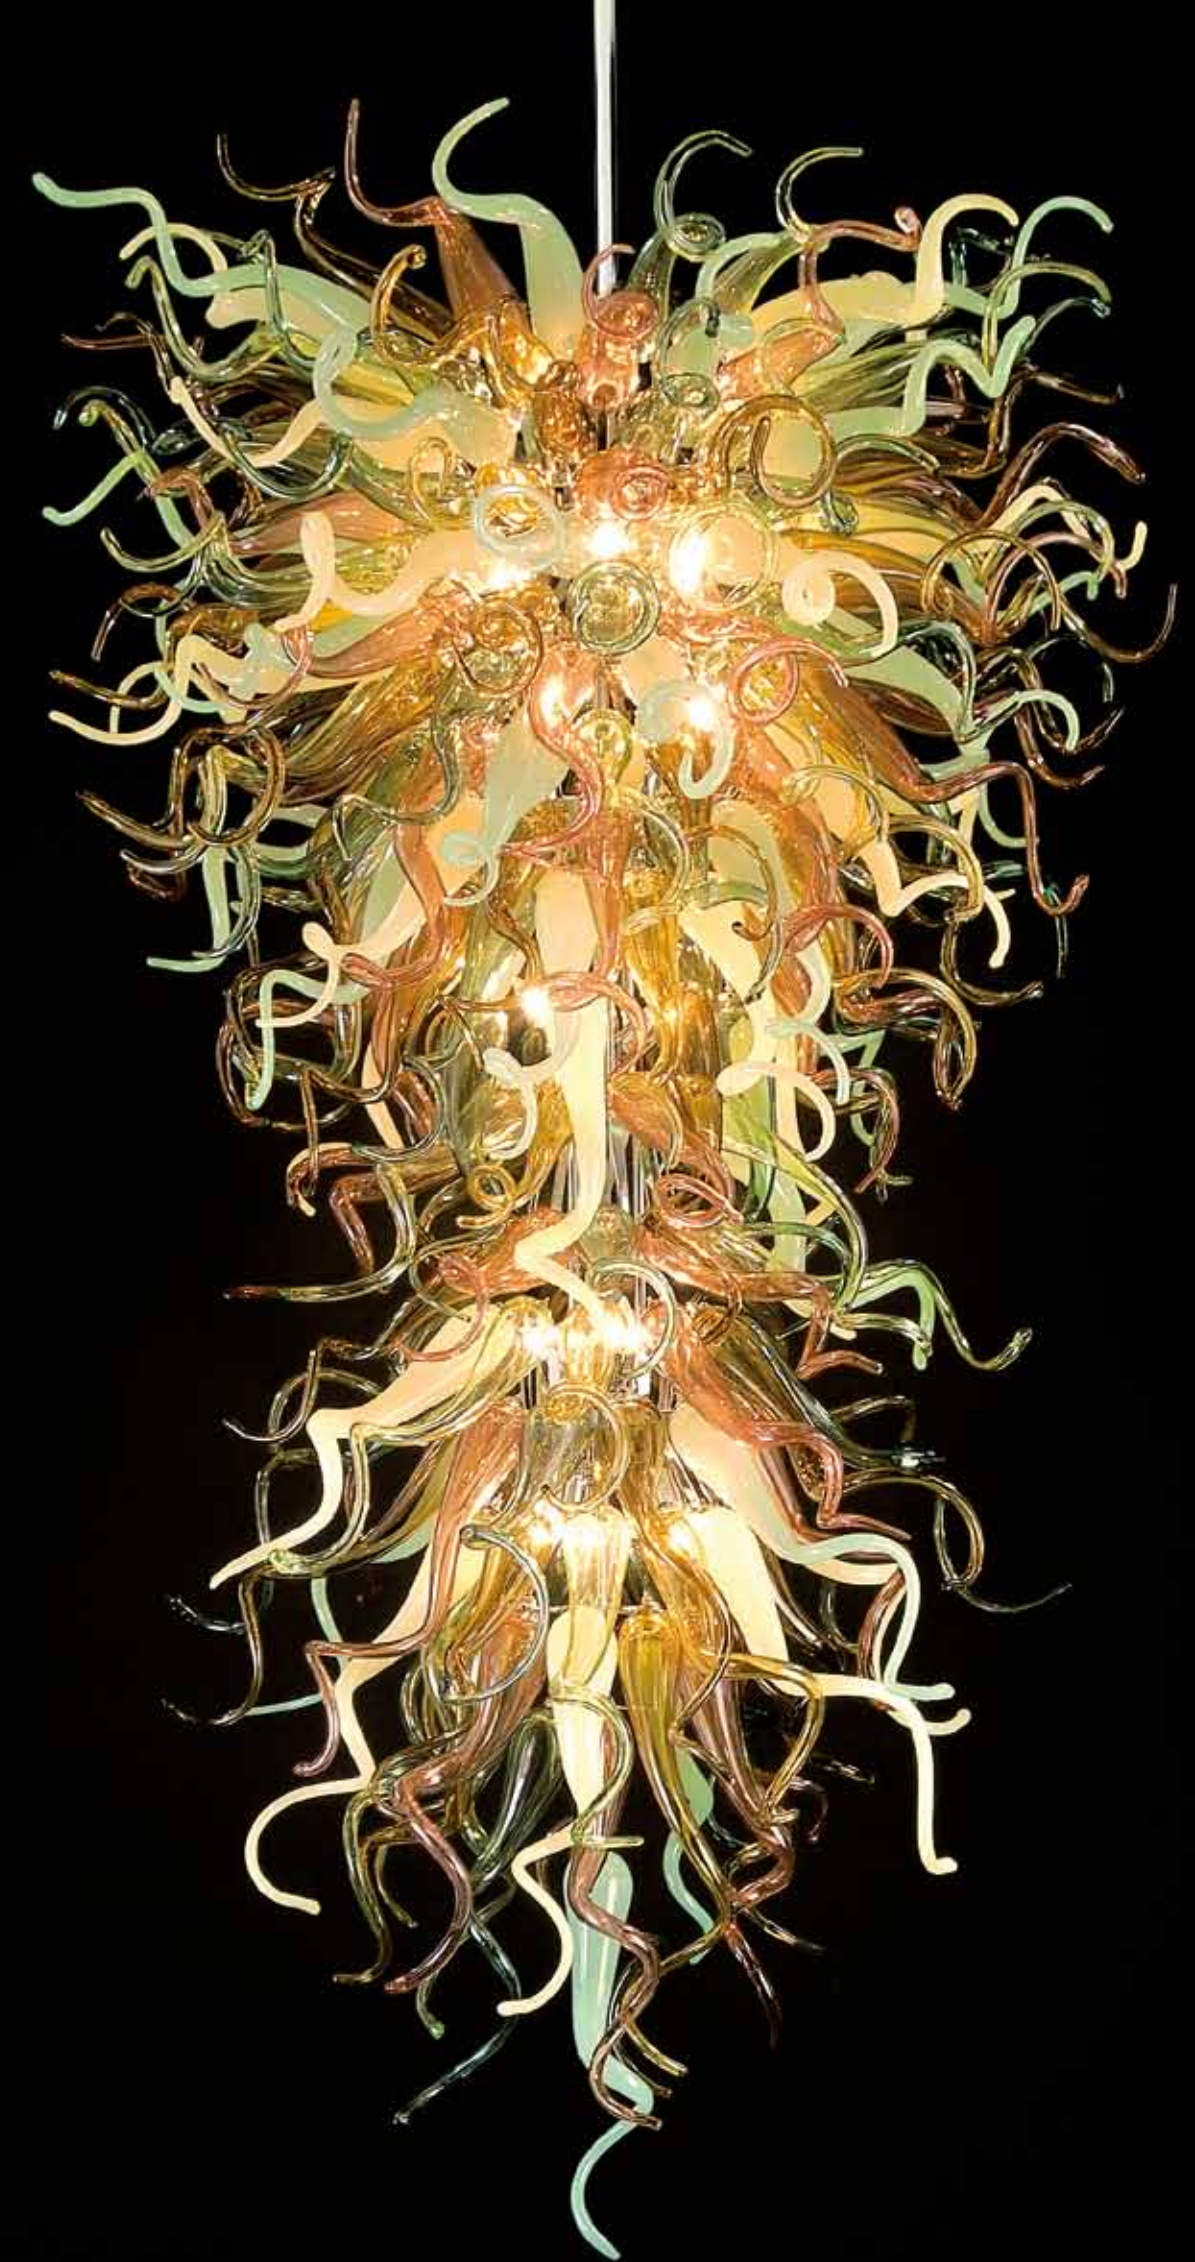

Art. C-E.H.F. 6 Custom model
CB-P1 7 colours
Ø 135 - H 270 cm

Per varianti colore e dimensioni consultare il listino prodotti custom / For color and size variations please refer to the custom-product price list