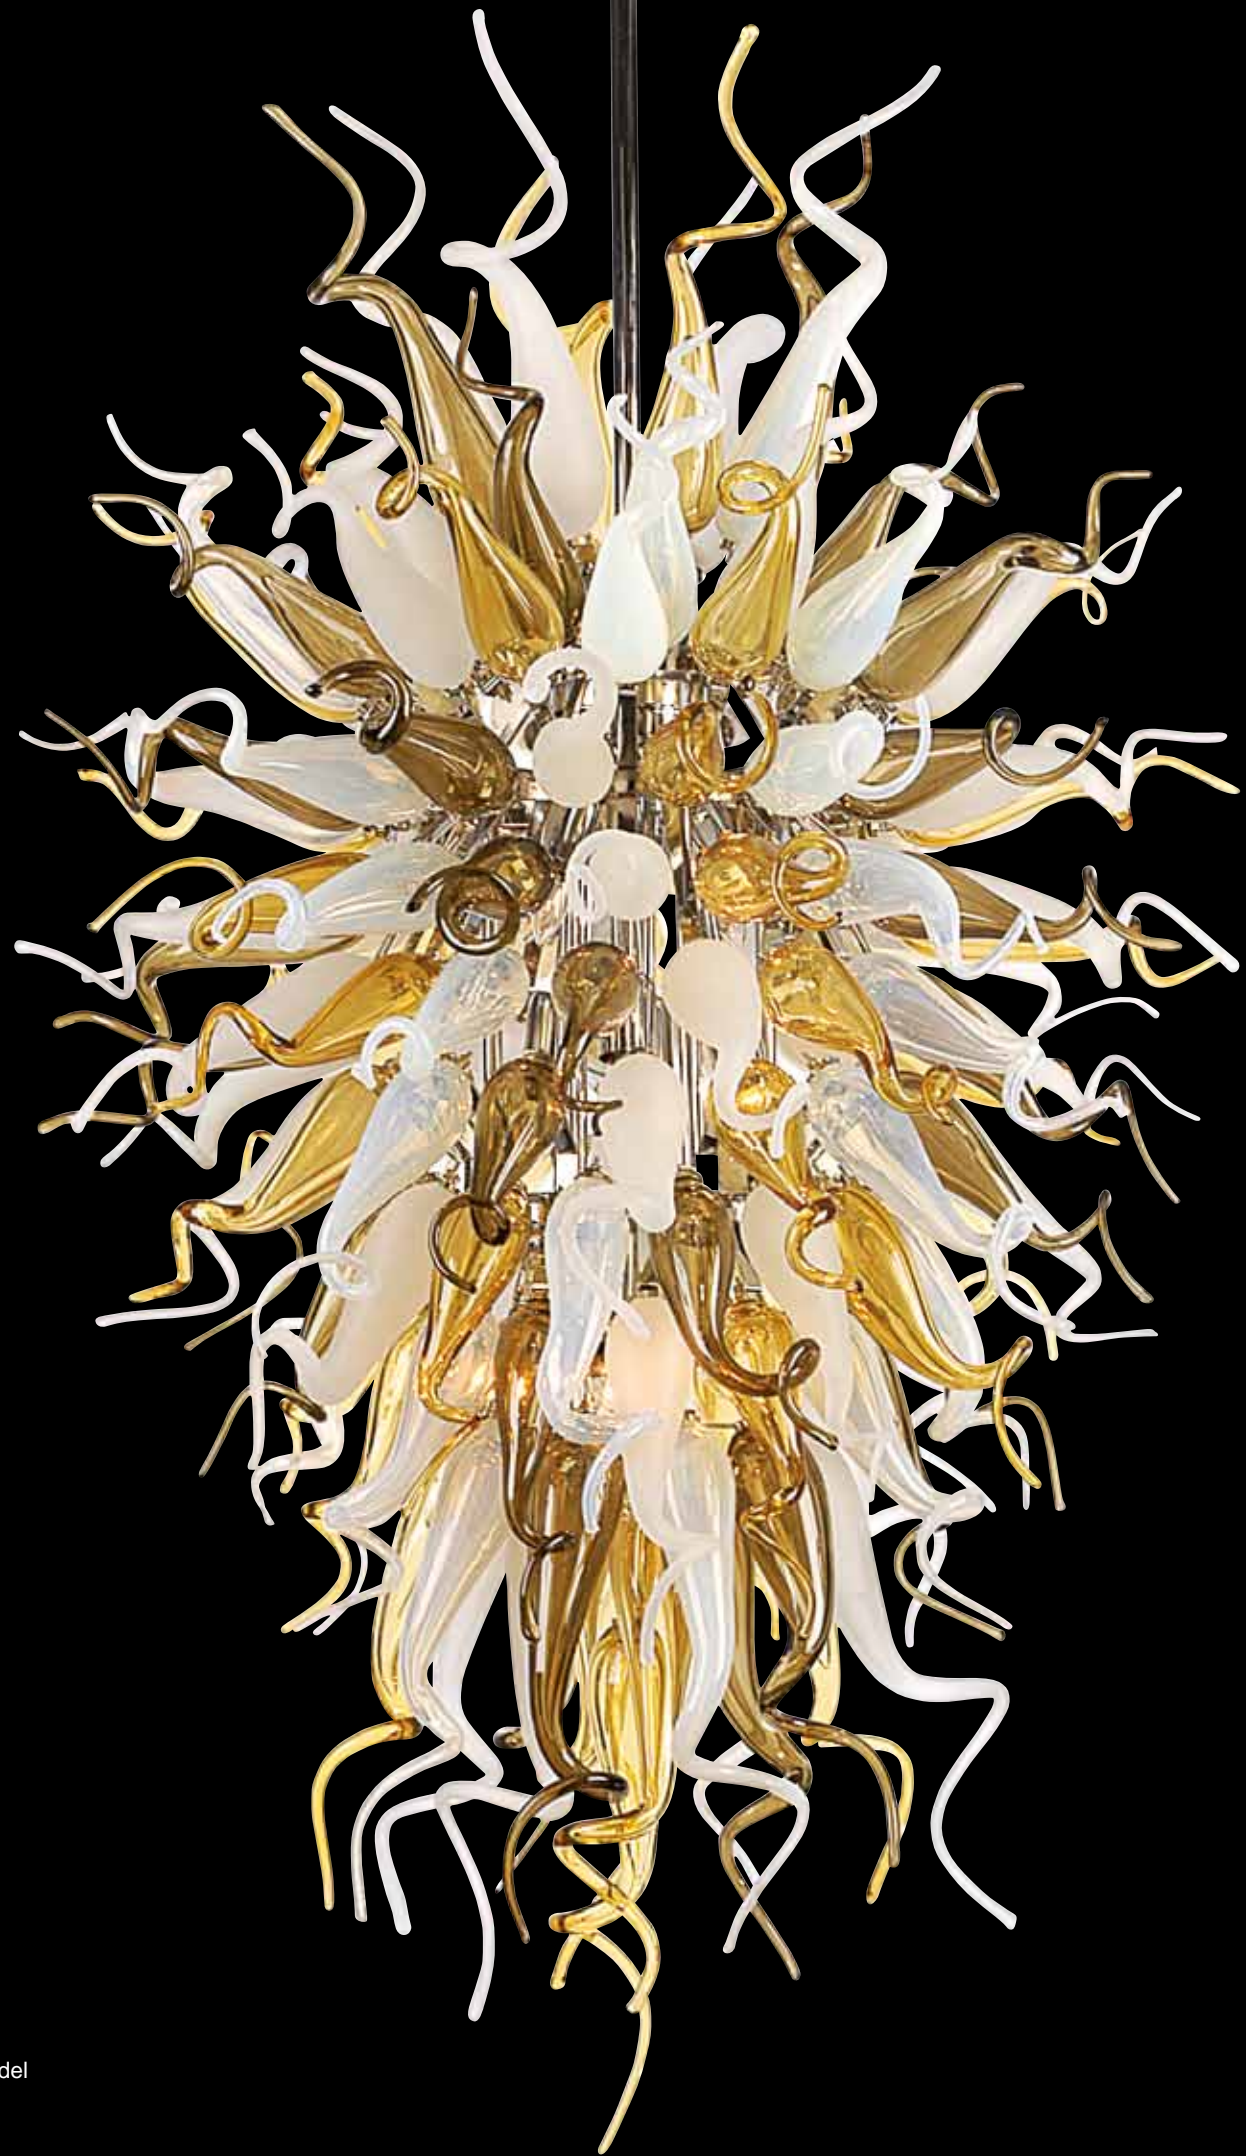

**Art. E.H.F. 4**

CF-P1 red-yellow  
 Ø 100 - H 130 cm

Ø 110 - H 140 cm | Ø 120 - H 150 cm

**Art. C-E.H.F. 27 Custom model**

CB-P3 multicolours 3 tones  
 Ø 215 - H 125 cm

Per varianti colore e dimensioni consultare il listino prodotti **custom** / For color and size variations please refer to the **custom-product price list**