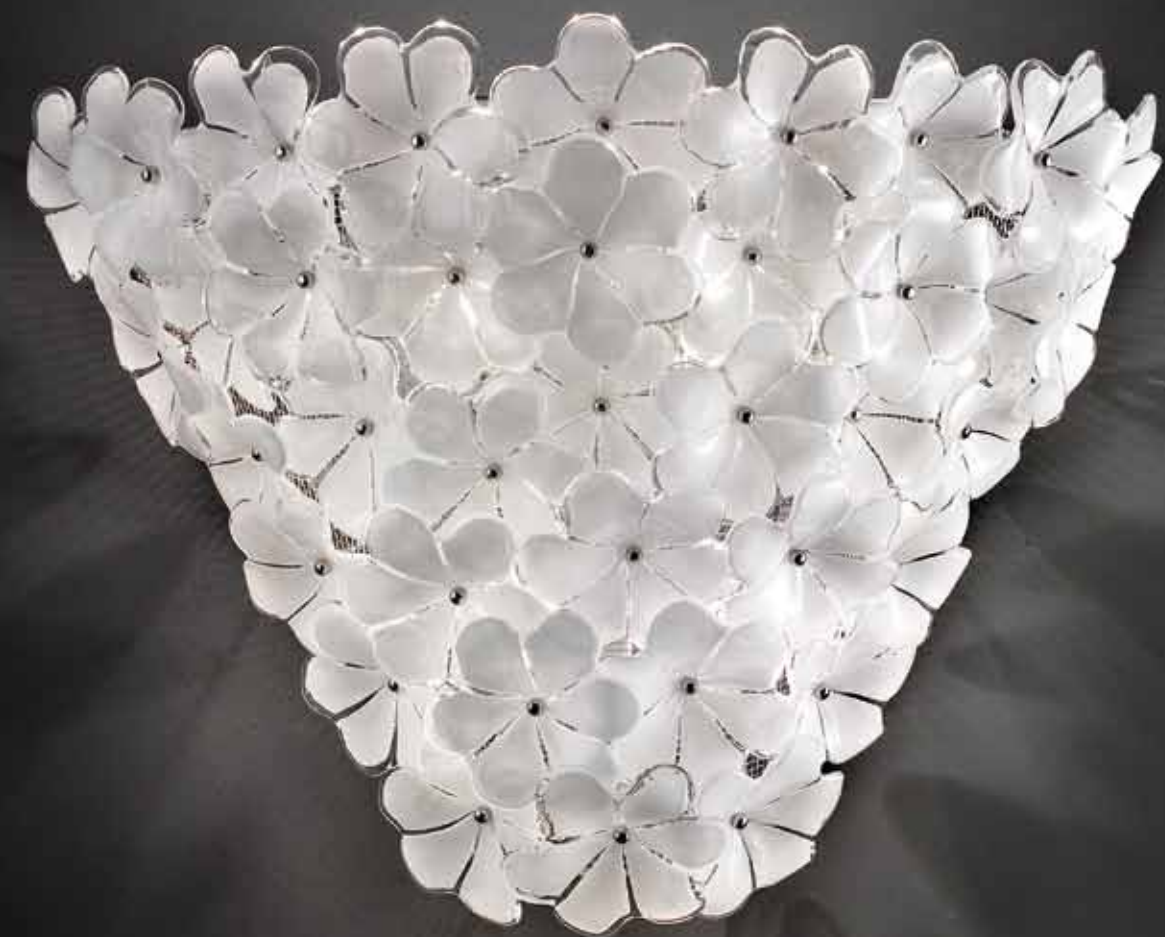

Art. C-14600 Custom model
L 70 - SP 30 - H 55 cm

Spain private residence