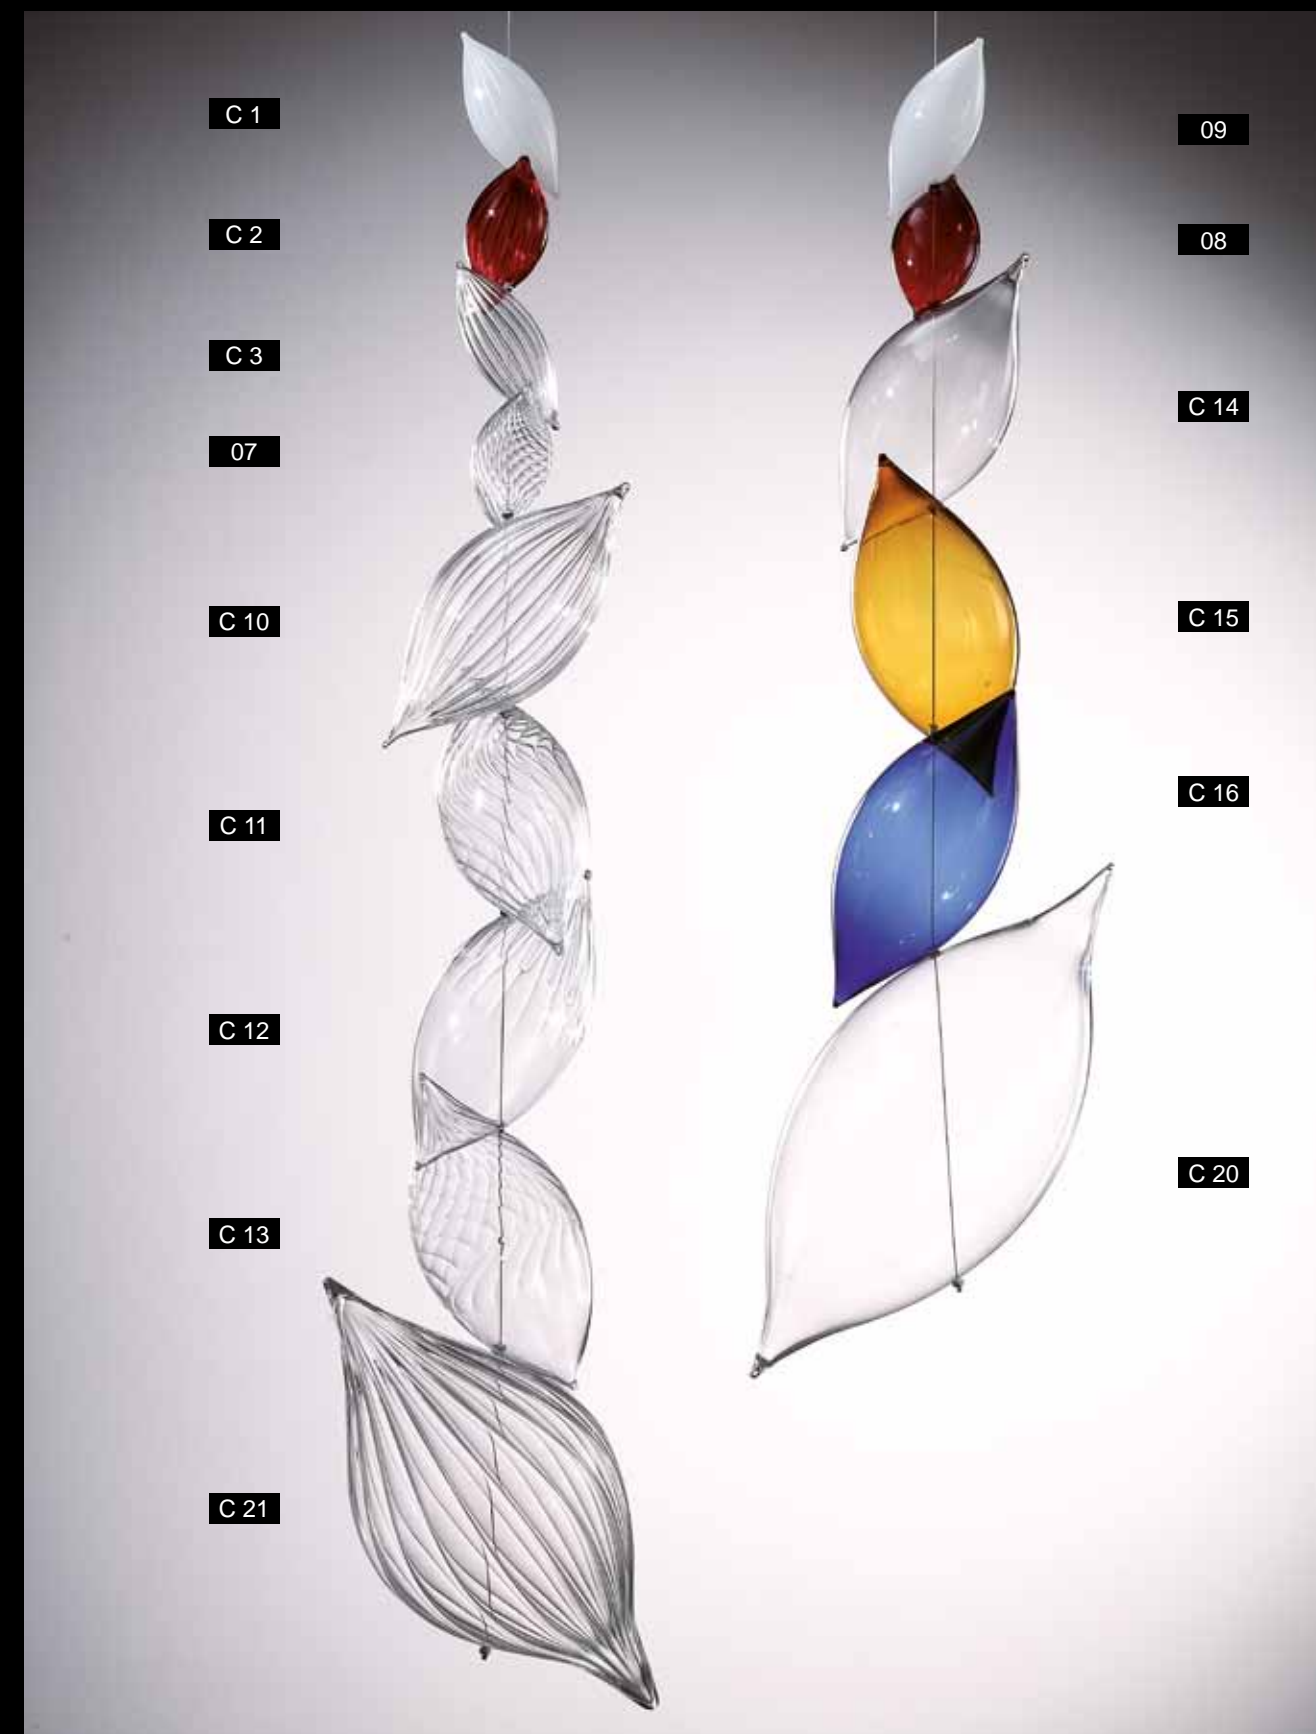

Art. 4000/S1
07
Ø 50 - H min 75 max 95 cm

A richiesta, solo per i modelli **CUSTOM** si possono avere altre dimensioni e colori oltre a quelli illustrati.
On demand, only for the **CUSTOMMADE** fixtures, we can produce different colors and dimensions in addition to the ones described.

Tutti gli articoli che iniziano con la lettera **“C”** sono prodotti **CUSTOM** / All the articles starting with **“C”** are **CUSTOM-MADE**