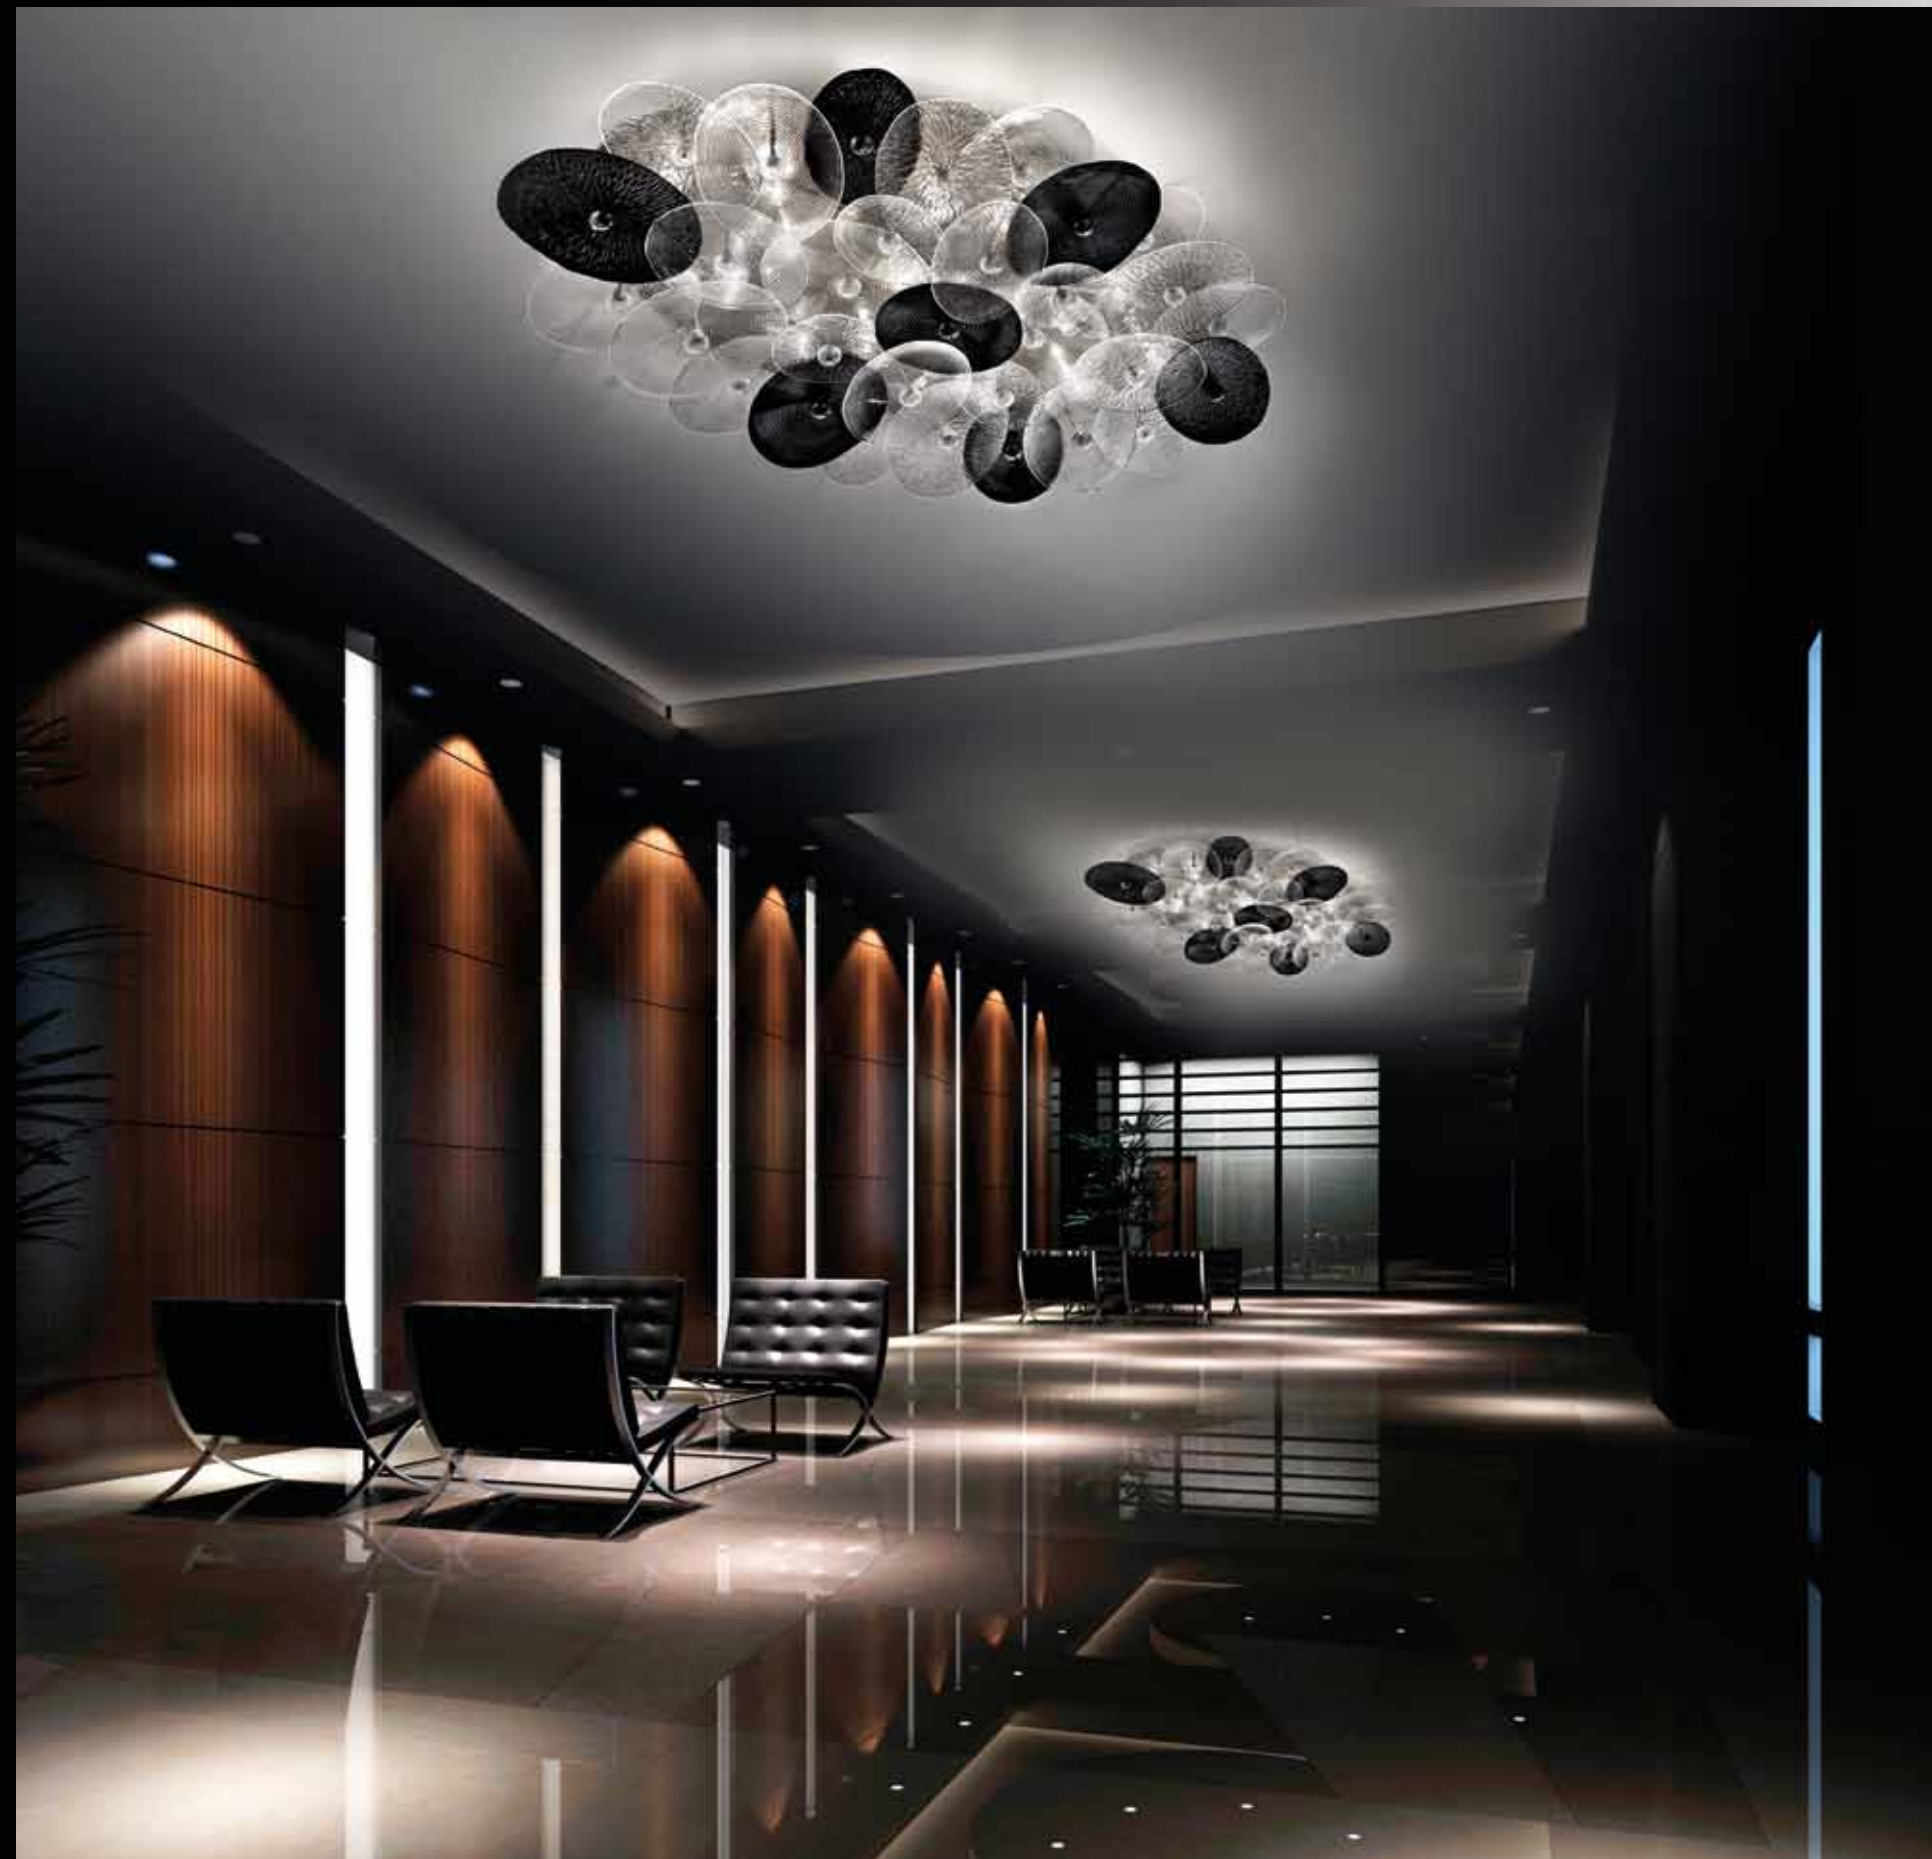

Art. C-Habi 2100 Custom model
W+S 3 colours
L 200 x 120 - H 30 cm
oval

Per varianti colore e dimensioni consultare il listino prodotti **custom** / For color and size variations please refer to the **custom-product price list**