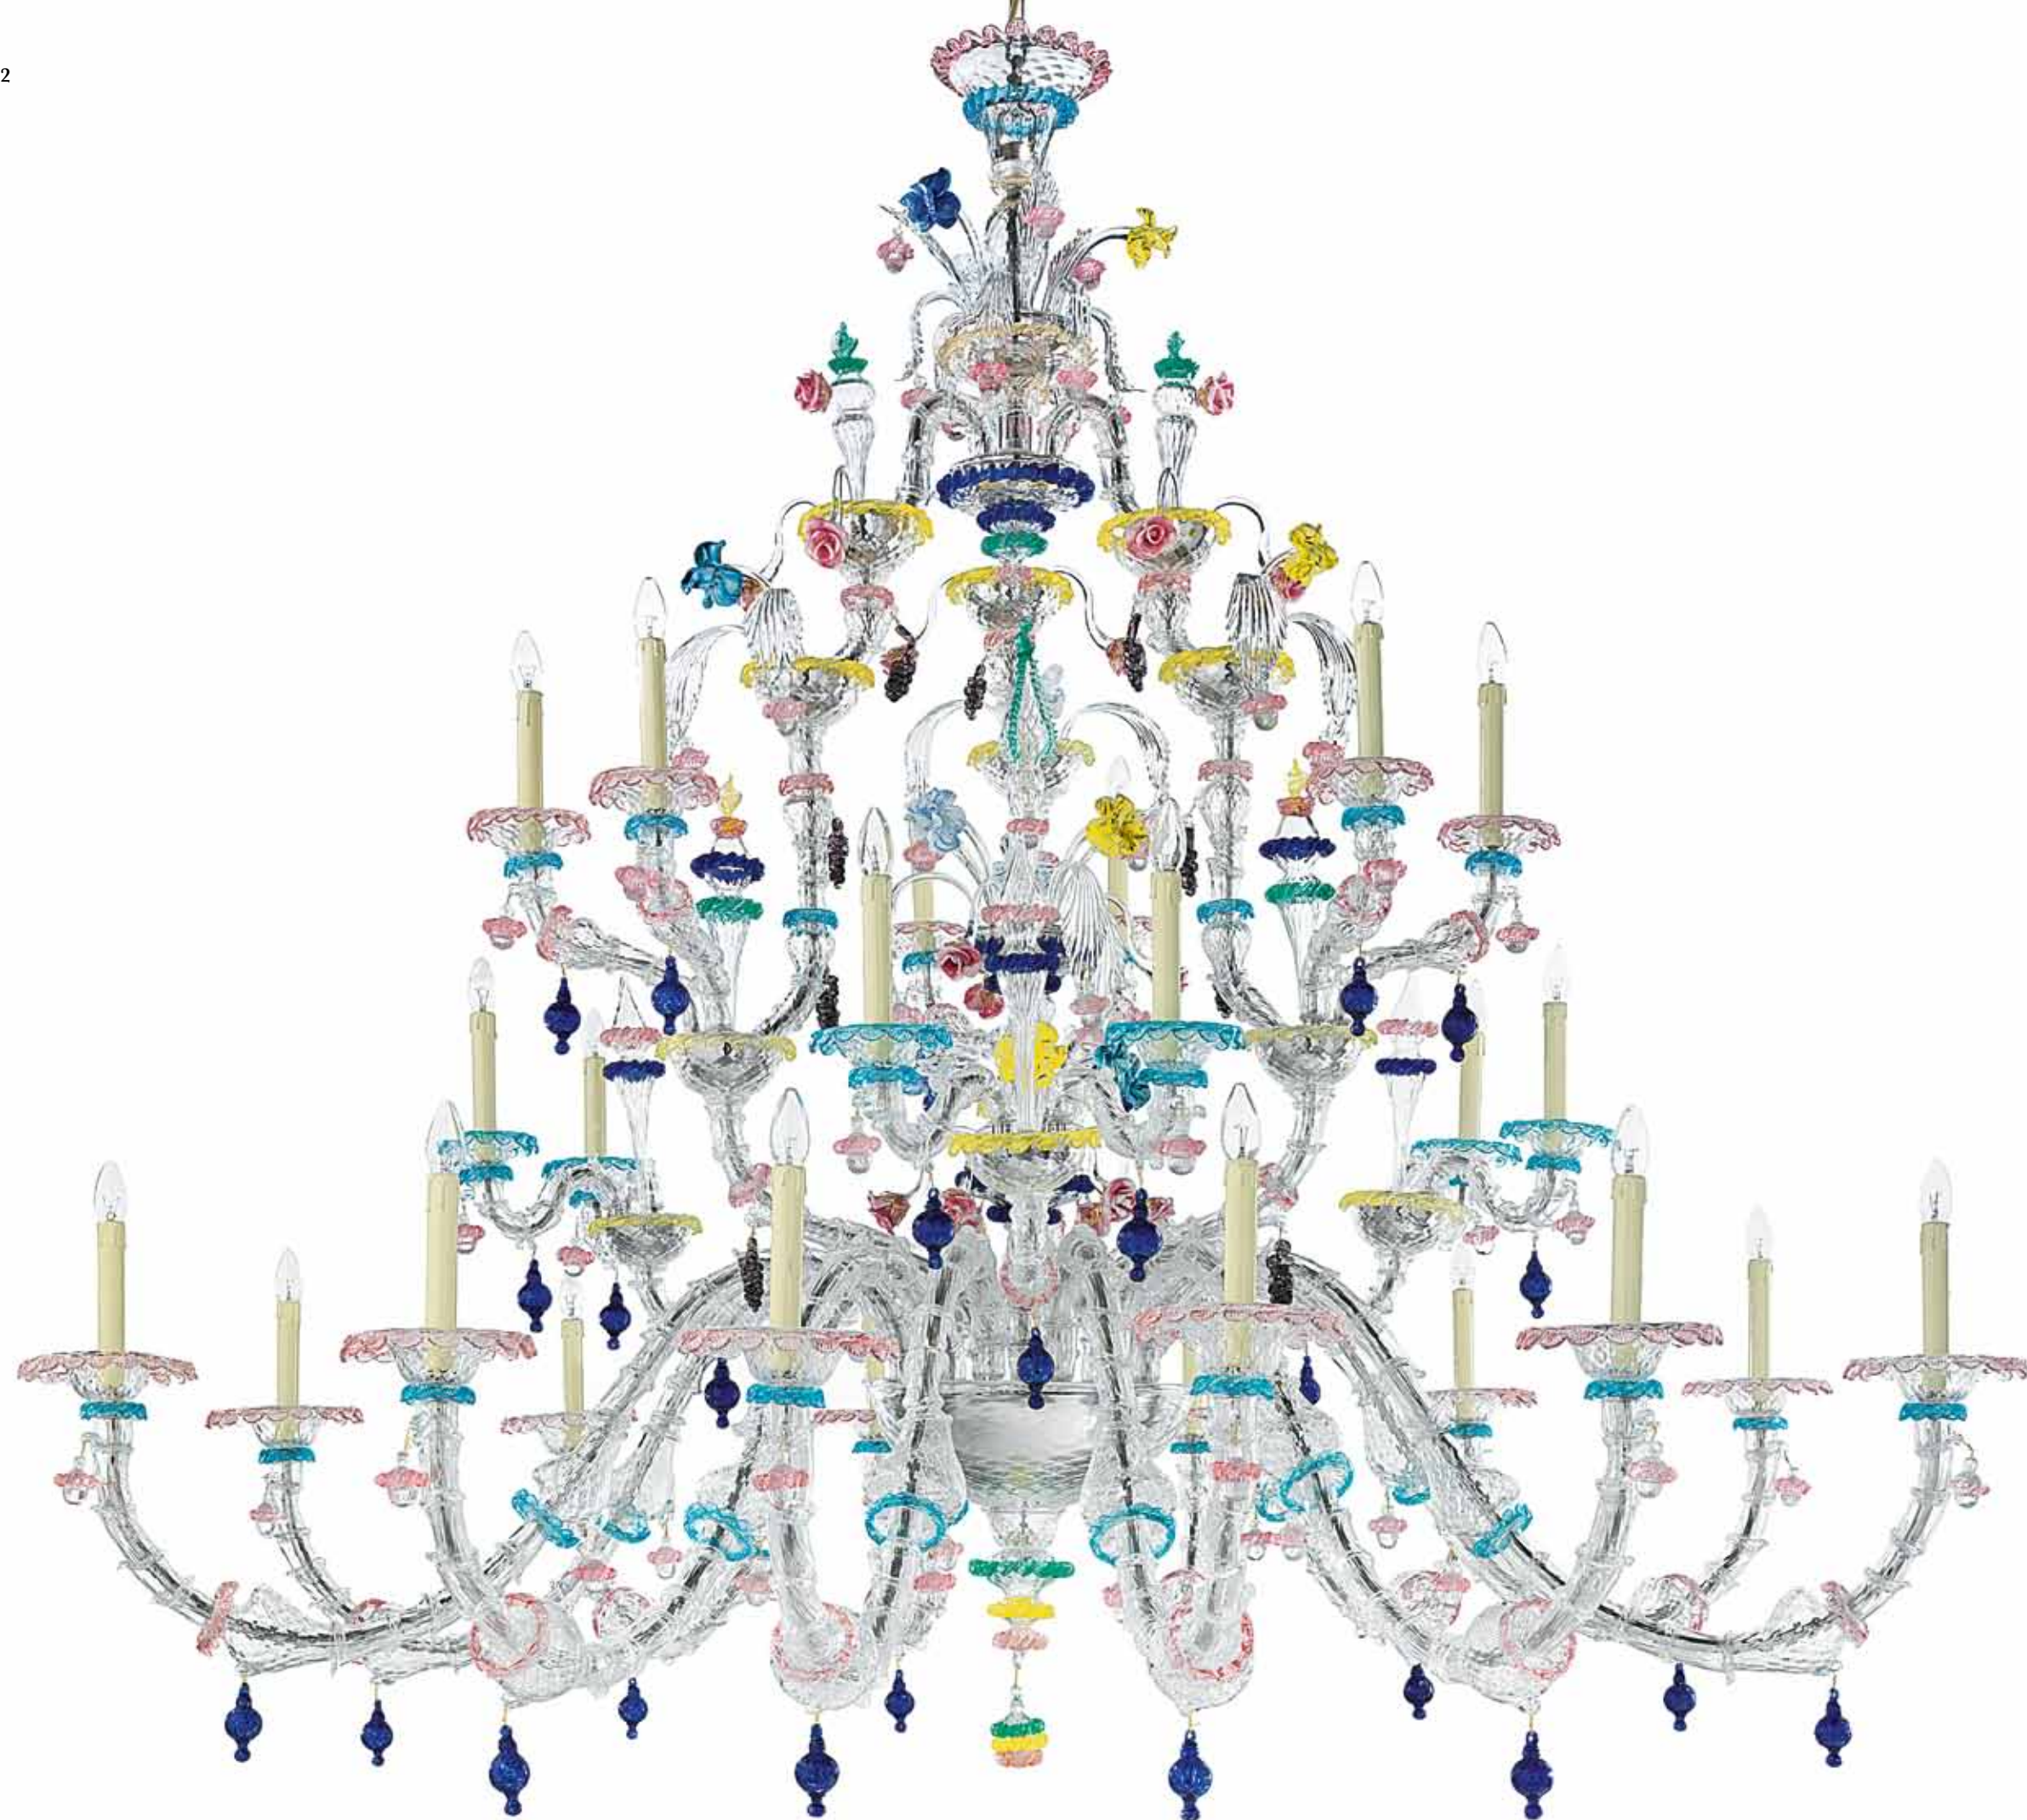

Art. C-Canal Grande/12 Custom model
Ø 125 - H 150 cm

Art. C-26105/24 Custom model
Ø 220 - H 170 cm

Per varianti colore e dimensioni consultare il listino prodotti **custom** / For color and size variations please refer to the **custom-product price list**